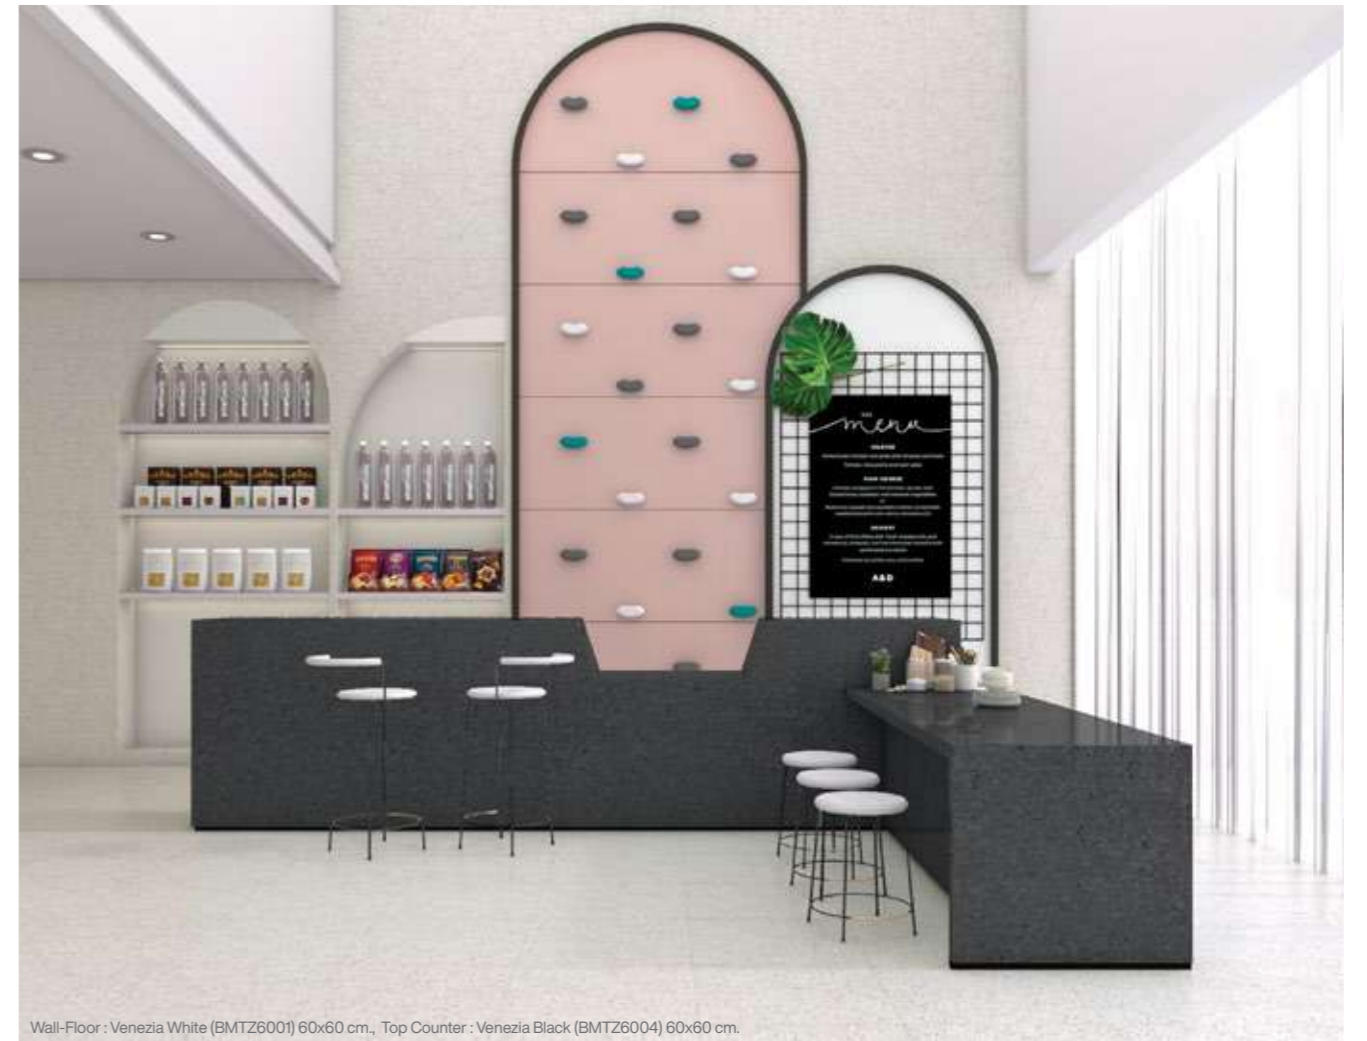

CEMENTZO

Surface : Polished
Size (cm.) : 60 x 60
Working Size (cm.) : 60 x 60
Thickness (mm.) : 10
Rectified : Yes

PORCELAIN PL
PORCELAIN TILE POLISHED SURFACE WALL TILE FLOOR TILE

VENEZIA

Surface : Matt
Size (cm.) : 60 x 60
Working Size (cm.) : 60 x 60
Thickness (mm.) : 10
Rectified : Yes

PORCELAIN MATT
PORCELAIN TILE MATT SURFACE WALL TILE FLOOR TILE 4 RANDOM