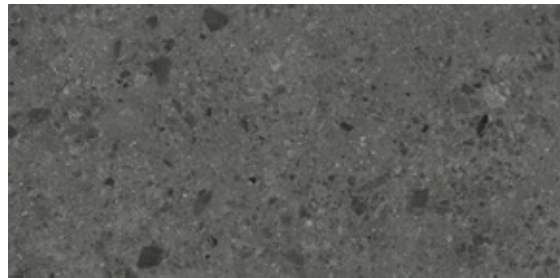

WALL
TILE

FLOOR
TILE

2 RANDOM

120x240 cm.

Terrazzo Grey Matt

Terrazzo Grey Matt

Terrazzo Graffite Matt

Series