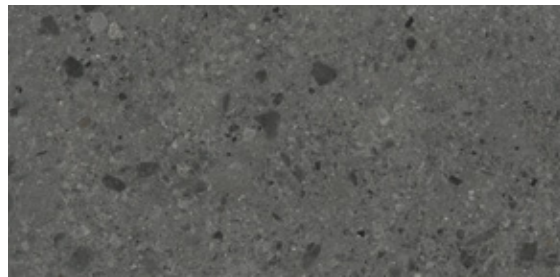

WALL
TILE

FLOOR
TILE

2 RANDOM

120x240 cm.

Terrazzo Grey Matt

Terrazzo Grey Matt

Terrazzo Graffite Matt

Series