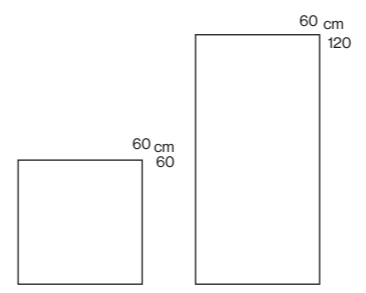

LAGOON

Size (mm)	600x600, 600x1200
Working Size (mm)	600x600, 600x1200
Thickness (mm)	9.2(60x60), 10(60x120)
Surface	Matt
Rectified	Yes
PEI	N/A