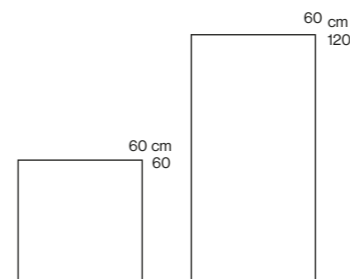

LUX

Size (mm)	600x600, 600x1200
Working Size (mm)	600x600, 600x1200
Thickness (mm)	8.5(600x600), 9.5(600x1200)
Surface	Polished, Matt
Rectified	Yes
PEI	3

P
POLISHED
SURFACE

M
MATT
SURFACE

R
R-RATING 9
(MATT)

4
RANDOM
PATTERN
(Arctic
60x120 cm)

8
RANDOM
PATTERN
(Arctic
60x60 cm)

12
RANDOM
PATTERN
(Marble White
60x120 cm)

24
RANDOM
PATTERN
(Marble White
60x60 cm)

∞
INFINITY
RANDOM
PATTERN
(White)

V3
กระเบื้องมีเคลือบ
ต่างกันปานกลาง

W
WALL
TILE

F
FLOOR
TILE