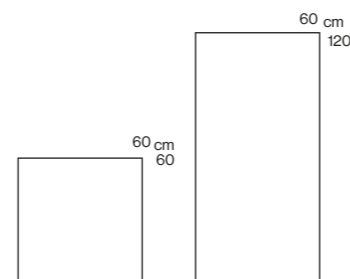

ROBUSTA

Size (mm)	600x600, 600x1200
Working Size (mm)	600x600, 600x1200
Thickness (mm)	9.5(600x600), 10(600x1200)
Surface	Slightly Struted
Rectified	Yes
PEI	N/A

SS
SLIGHTLY
STRUTURED
SURFACE

R
R-RATING
10
(60X60 CM)

R
R-RATING
9
(60X120 CM)

RC20
RANDOM
PATTERN
60x60 cm

RC10
RANDOM
PATTERN
60x120 cm

V4
กระเบื้องมีเคลือบ
ต่างชนิดกัน

WALL
TILE

FLOOR
TILE