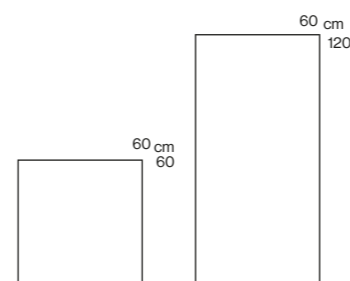

M
MATT
SURFACE

FULL-BODY
PORCELAIN
TILE

R
R-RATING
10

24
RANDOM
PATTERN
60x60 cm

12
RANDOM
PATTERN
60x120 cm

V2
กระเบื้องมีเคลือบ
ต่างกันเล็กน้อย

WALL
TILE

FLOOR
TILE