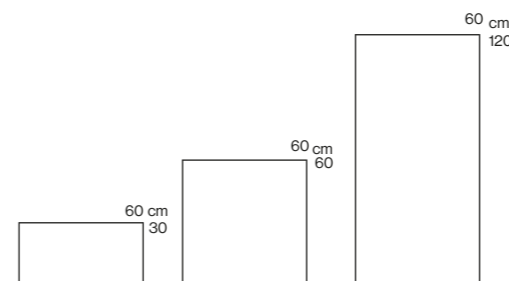

Floor : Murale Caviar Black 60 x 120 cm

Floor : I'Pietra Borgogna White 60 x 120 cm

I'PIETRA

Size (mm)	300x600, 600x600, 600x1200
Working Size (mm)	297x597, 597x597, 597x1197
Thickness (mm)	9.8(300x600, 600x600), 11.3(600x1200)
Surface	Structured, Lappato, Matt
Rectified	Yes
PEI	3