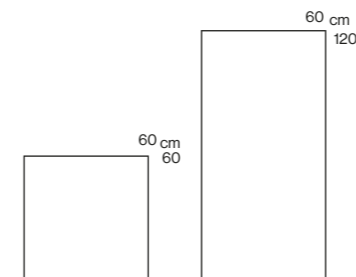

**FLOOR
TILE**

Floor : Galaxy Beige 60x120 cm

GALAXY

Size (mm)	600x1200
Working Size (mm)	600x1200
Thickness (mm)	10.5
Surface	Silk Polished
Rectified	Yes
PEI	N/A

White
(GA612001SP) 60x120 cm

Beige
(GA612002SP) 60x120 cm