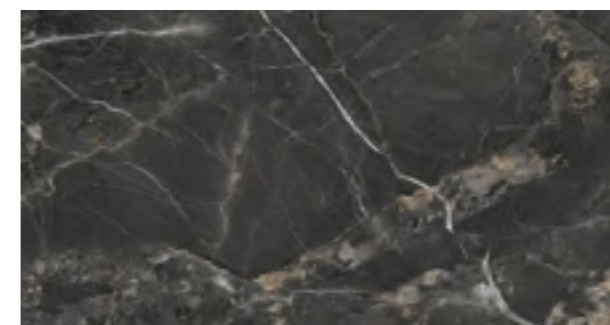

MYSTIC

Size (mm)	600x1200
Working Size (mm)	600x1200
Thickness (mm)	10
Surface	Polished
Rectified	Yes
PEI	N/A

Borghini Gold Super Gloss
60 x 120 cm

Saint Laurent Art Noir Super Gloss
60 x 120 cm

Saint Laurent Noir Super Gloss
60 x 120 cm