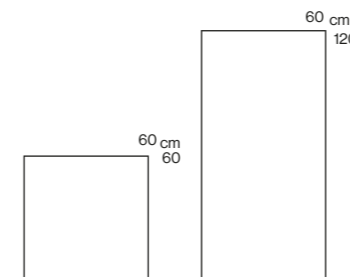

CEMENT

Size (mm)	600x600, 600x1200
Working Size (mm)	597x597, 597x1197
Thickness (mm)	9.8(600x600), 11.3(600x1200)
Surface	Honed
Rectified	Yes
PEI	3

Bone
Honed (GGNB21GP2) 60x60 cm, 60x120 cm

Taupe
Honed (GGNB22GP2) 60x60 cm, 60x120 cm