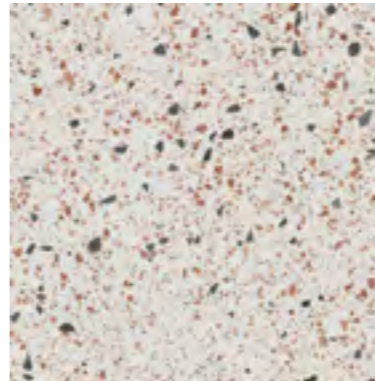

Cortini
Matt (GGTE09MP2) 60x60 cm

MATT SURFACE

R-RATING 9

RANDOM PATTERN 60x60 cm

V2

กระเบื้องมีเฉดสีต่างกันเล็กน้อย

WALL TILE

FLOOR TILE