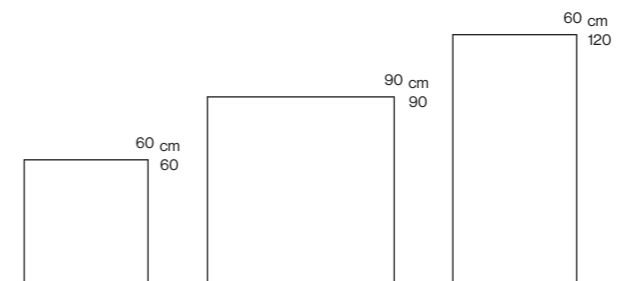

MADE IN
ITALY