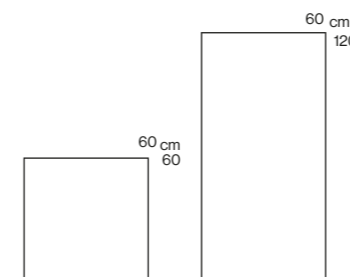

ROBUSTA

Size (mm)	600x600, 600x1200
Working Size (mm)	600x600, 600x1200
Thickness (mm)	9.5(600x600), 10(600x1200)
Surface	Slightly Struted
Rectified	Yes
PEI	N/A

SS
SLIGHTLY
STRUTURED
SURFACE

R
R-RATING
10
(60X60 CM)

R
R-RATING
9
(60X120 CM)

RC20
RANDOM
PATTERN
60x60 cm

RC10
RANDOM
PATTERN
60x120 cm

V4
กระเบื้องมีเคลือบ
ต่างกับชนิดอื่น

WALL
TILE

FLOOR
TILE