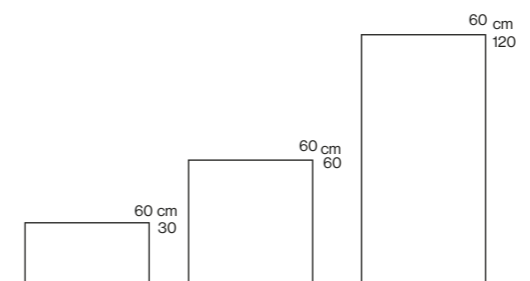

SONOSAND

Size (mm)	300x600, 600x600, 600x1200
Working Size (mm)	297x597, 597x597, 597x1197
Thickness (mm)	9.8(300x600, 600x600), 11.3(600x1200)
Surface	Structured, Matt
Rectified	Yes
PEI	3

S
STRUCTURED
SURFACE

M
MATT
SURFACE

R
R-RATING 10
(MATT)

R
R-RATING 11
(STRUCTURED)

C48
RANDOM
PATTERN
30x60 cm

C24
RANDOM
PATTERN
60x60 cm

C8
RANDOM
PATTERN
60x120 cm

V2
กระเบื้องมีคุณสมบัติ
ต่างกับสีกันบ่อย

W
WALL
TILE

F
FLOOR
TILE