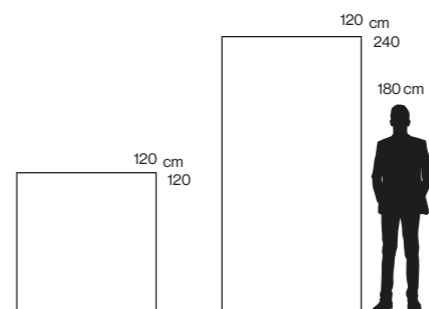

TERRAZZO GREY

Size (mm)	1200x1200, 1200x2400
Working Size (mm)	1200x1200, 1200x2400
Thickness (mm)	9
Surface	Matt
Rectified	Yes

M
MATT
SURFACE

FULL-BODY
PORCELAIN
TILE

R
R-RATING
8

2
RANDOM
PATTERN

V3
กระเบื้องมีเคลือบ
ต่างถิ่นปานกลาง

WALL
TILE

FLOOR
TILE

PRE-ORDER