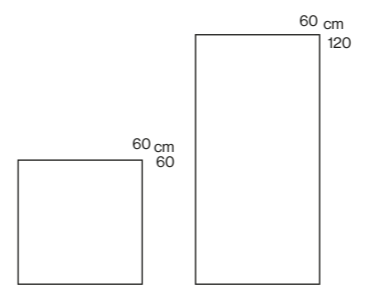

FULL-BODY
PORCELAIN
TILE

R
R-RATING
9

AC12
RANDOM
PATTERN
60x60 cm

AC6
RANDOM
PATTERN
60x120 cm

V2
กระเบื้องผนัง
ต่างถิ่นเล็กน้อย

WALL
TILE

FLOOR
TILE