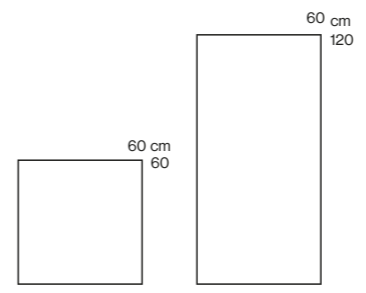

LUX

Size (mm)	600x600, 600x1200
Working Size (mm)	600x600, 600x1200
Thickness (mm)	8.5(600x600), 9.5(600x1200)
Surface	Polished
Rectified	Yes
PEI	3

P
POLISHED
SURFACE

M
MATT
SURFACE

3
RANDOM
PATTERN
(Verde)

4
RANDOM
PATTERN
(Arctic Grey
60x120 cm)

6
RANDOM
PATTERN
(Nero Merquina
Black 60x120 cm)

8
RANDOM
PATTERN
(Arctic Grey
60x60 cm)

V3
กระเบื้องมีเศษ
ดำงกับปานกลาง

**WALL
TILE**

**FLOOR
TILE**