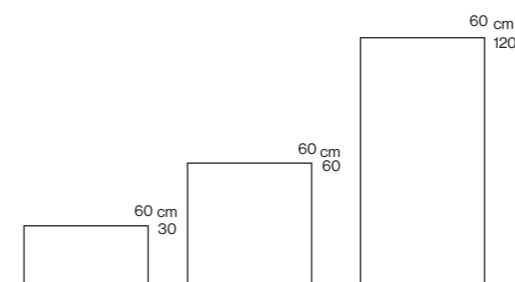

I'PIETRA

Size (mm)	300x600, 600x600, 600x1200
Working Size (mm)	297x597, 597x597, 597x1197
Thickness (mm)	9.8(300x600, 600x600), 11.3(600x1200)
Surface	Structured, Lappato, Matt
Rectified	Yes
PEI	3

Borgogna White

Lappato (GGIP01LP0) 30x60 cm, 60x60 cm, 60x120 cm
Matt (GGIP01MP3) 30x60 cm, 60x60 cm, 60x120 cm

Alpine Grey

Structured (GGIP04SP3) 30x60 cm, 60x60 cm, 60x120 cm
Lappato (GGIP04LP0) 30x60 cm, 60x60 cm, 60x120 cm

Riviera Black

Lappato (GGIP07LP0) 30x60 cm, 60x60 cm, 60x120 cm
Matt (GGIP07MP3) 60x60 cm, 60x120 cm