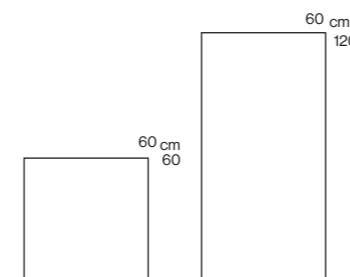

Beige
 Microtec (PD6192) 60 x 60 cm
 Microtec (PD126192) 60 x 120 cm

Floor : Capri Moon 60 x 120 cm

CAPRI

Size (mm)	600x600, 600x1200
Working Size (mm)	600x600, 600x1200
Thickness (mm)	9.2(60x60), 10(60x120)
Surface	Microtec
Rectified	Yes
PEI	N/A

Grey
Microtec (PD6193) 60 x 60 cm
Microtec (PD126193) 60 x 120 cm

Nero
Microtec (PD6199) 60 x 60 cm
Microtec (PD126199) 60 x 120 cm

Floor : Capri Nero 60 x 120 cm

Floor : Crete Bianco 60 x 120 cm

CRETE

Size (mm)	600x600, 600x1200
Working Size (mm)	600x600, 600x1200
Thickness (mm)	9.2(60x60), 10(60x120)
Surface	Matt
Rectified	Yes
PEI	N/A