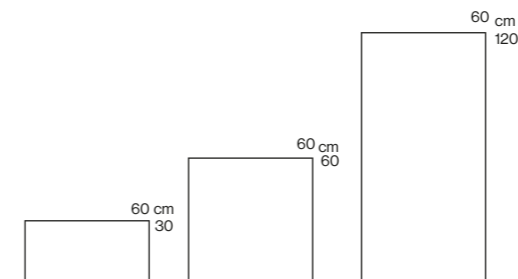

MURALE

Size (mm)	300x600, 600x600, 600x1200
Working Size (mm)	297x597, 597x597, 597x1197
Thickness (mm)	9.8(300x600, 600x600), 11.3(600x1200)
Surface	Structured, Matt
Rectified	Yes
PEI	3