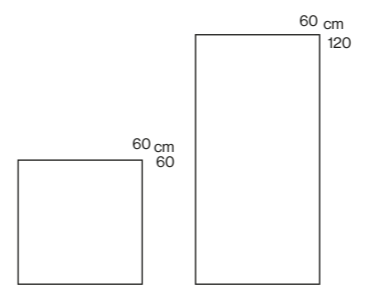

ENZO

Size (mm)	600x600, 600x1200
Working Size (mm)	600x600, 600x1200
Thickness (mm)	9.2(60x60), 10(60x120)
Surface	Microtec
Rectified	Yes
PEI	N/A