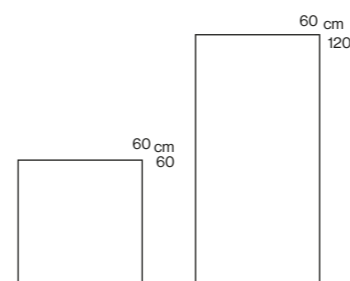

LEGACY

Size (mm)	600x600, 600x1200
Working Size (mm)	597x597, 597x1197
Thickness (mm)	9.8(600x600), 11.3(600x1200)
Surface	Microtec(Slip-Stop), Matt
Rectified	Yes
PEI	3