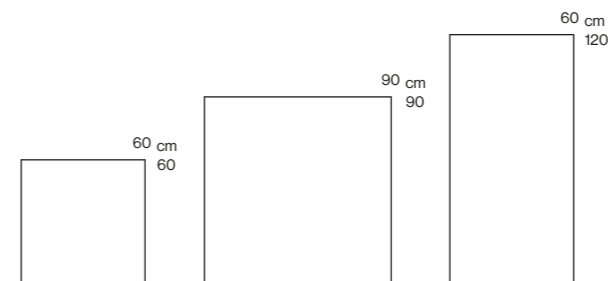

Floor: Blend Stone Light 60 x 120 cm

MADE IN
ITALY