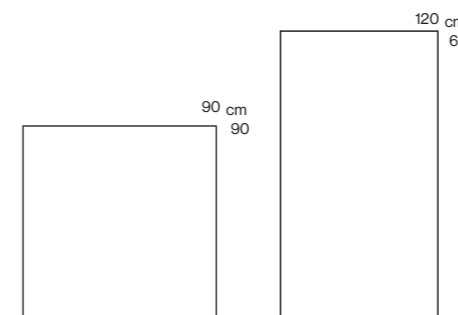

MIX STONE

Size (mm)	900 x 900, 600x1200
Working Size (mm)	900 x 900, 600x1200
Thickness (mm)	10
Surface	Matt
Rectified	Yes
PEI	N/A

M
MATT
SURFACE

R
R-RATING 9

4
RANDOM
PATTERN

W
WALL
TILE

F
FLOOR
TILE