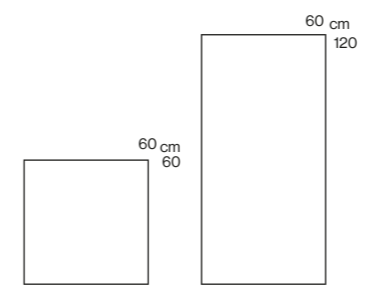

ENZO

Size (mm)	600x600, 600x1200
Working Size (mm)	600x600, 600x1200
Thickness (mm)	9.2(60x60), 10(60x120)
Surface	Microtec
Rectified	Yes
PEI	N/A