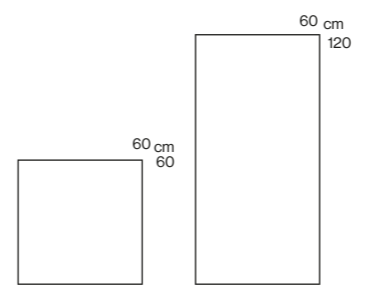

PERPETUAL

Size (mm)	600x600, 600x1200
Working Size (mm)	600x600, 600x1200
Thickness (mm)	9.2 (600x600), 10 (600x1200),
Surface	Structured
Rectified	Yes
PEI	N/A

S
STRUCTURED
SURFACE

FULL-BODY
PORCELAIN
TILE

R
R-RATING
10

CC24
RANDOM
PATTERN
60x60 cm

CC12
RANDOM
PATTERN
60x120 cm

V2
กระเบื้องมีจุดสี
ต่างกันเล็กน้อย

WALL
TILE

FLOOR
TILE