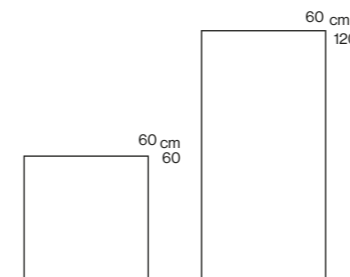

Floor : Lagoon Ash 60 x 120 cm

LAGOON

Size (mm)	600x600, 600x1200
Working Size (mm)	600x600, 600x1200
Thickness (mm)	9.2(60x60), 10(60x120)
Surface	Matt
Rectified	Yes
PEI	N/A

Ash
 (PD6101) 60x60 cm
 (PD126101) 60x120 cm

Biege
 (PD6102) 60x60 cm
 (PD126102) 60x120 cm

FULL-BODY
 PORCELAIN
 TILE

R
 R-RATING
 9

12
 RANDOM
 PATTERN
 60x60 cm

6
 RANDOM
 PATTERN
 60x120 cm

V2
 กระเบื้องมีผิวผิว
 ต่างกันเล็กน้อย

WALL
 TILE

FLOOR
 TILE

LAGOON

Size (mm)	600x600, 600x1200
Working Size (mm)	600x600, 600x1200
Thickness (mm)	9.2(60x60), 10(60x120)
Surface	Matt
Rectified	Yes
PEI	N/A

Cinder
(PD6103) 60x60 cm
(PD126103) 60x120 cm

Graphite
(PD6106) 60x60 cm
(PD126106) 60x120 cm