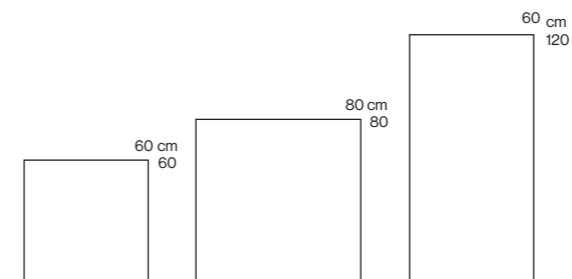

MEDIATE

Size (mm)	600x600, 800x800, 600x1200
Working Size (mm)	600x600, 800x800, 600x1200
Thickness (mm)	9.2(600 x 600), 10(800 x 800, 600 x 1200),
Surface	Matt
Rectified	Yes
PEI	N/A