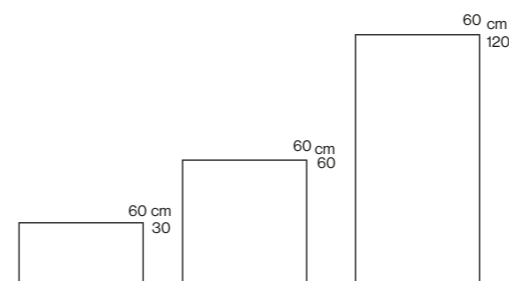

SONOSAND

Size (mm)	300x600, 600x600, 600x1200
Working Size (mm)	297x597, 597x597, 597x1197
Thickness (mm)	9.8(300x600, 600x600), 11.3(600x1200)
Surface	Structured, Matt
Rectified	Yes
PEI	3

Deep Dusk
Structured (GGSA04SP4) 30x60 cm, 60x60 cm,
60x120 cm
Matt (GGSA04MP3) 30x60 cm, 60x60 cm,
60x120 cm

Charcoal Bay
Structured (GGSA05SP4) 60x60 cm, 60x120 cm
Matt (GGSA05MP3) 30x60 cm, 60x60 cm,
60x120 cm

S
STRUCTURED
SURFACE

M
MATT
SURFACE

R
R-RATING 10
(MATT)

R
R-RATING 11
(STRUCTURED)

∞48
RANDOM
PATTERN
30x60 cm

∞24
RANDOM
PATTERN
60x60 cm

∞8
RANDOM
PATTERN
60x120 cm

V2
กระเบื้องมีคุณสมบัติ
ต่างกับสีกันบ่อย

W
WALL
TILE

F
FLOOR
TILE