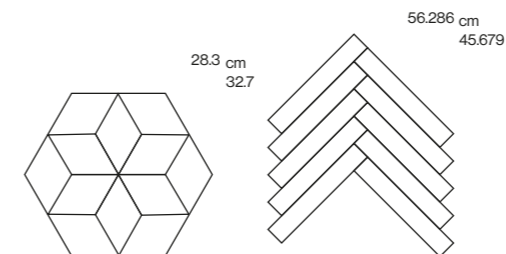

LAGOON MOSAIC

Size (mm)	283 x 327, 562.86 x 456.79
Working Size (mm)	283 x 327, 562.86 x 456.79
Thickness (mm)	9.2
Surface	Matt
Rectified	Yes
PEI	N/A

FULL-BODY
PORCELAIN
TILE

R-RATING
9

V2
กระเบื้องมีผิวสัมผัส
ต่างกันเล็กน้อย

WALL
TILE

FLOOR
TILE