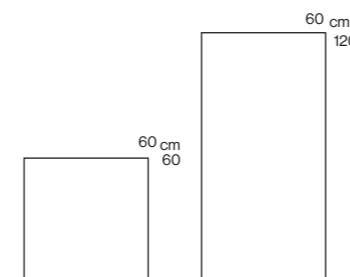

CAPRI

Size (mm)	600x600, 600x1200
Working Size (mm)	600x600, 600x1200
Thickness (mm)	9.2(60x60), 10(60x120)
Surface	Microtec
Rectified	Yes
PEI	N/A

Moon
 Microtec (PD6191) 60 x 60 cm
 Microtec (PD126191) 60 x 120 cm

Beige
 Microtec (PD6192) 60 x 60 cm
 Microtec (PD126192) 60 x 120 cm

Floor : Capri Moon 60 x 120 cm

CAPRI

Size (mm)	600x600, 600x1200
Working Size (mm)	600x600, 600x1200
Thickness (mm)	9.2(60x60), 10(60x120)
Surface	Microtec
Rectified	Yes
PEI	N/A